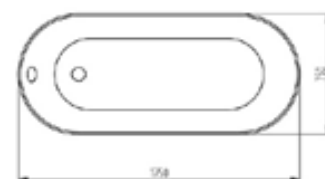

Bañera de Descanso

BT-NL-601

1750x750x650 mm

Luz LED