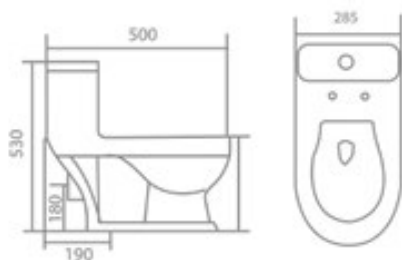

KU-1152A

W.C. One piece

Washdown Flushing

Size:
500x285x530 mm

Tapa cierre lento