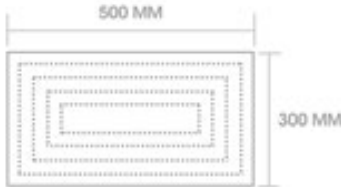

# Duchas Extra Planas

DPG9010

Size:  
500x200 mm

DPG2030

Size:  
500x300 mm

Paneles de Ducha