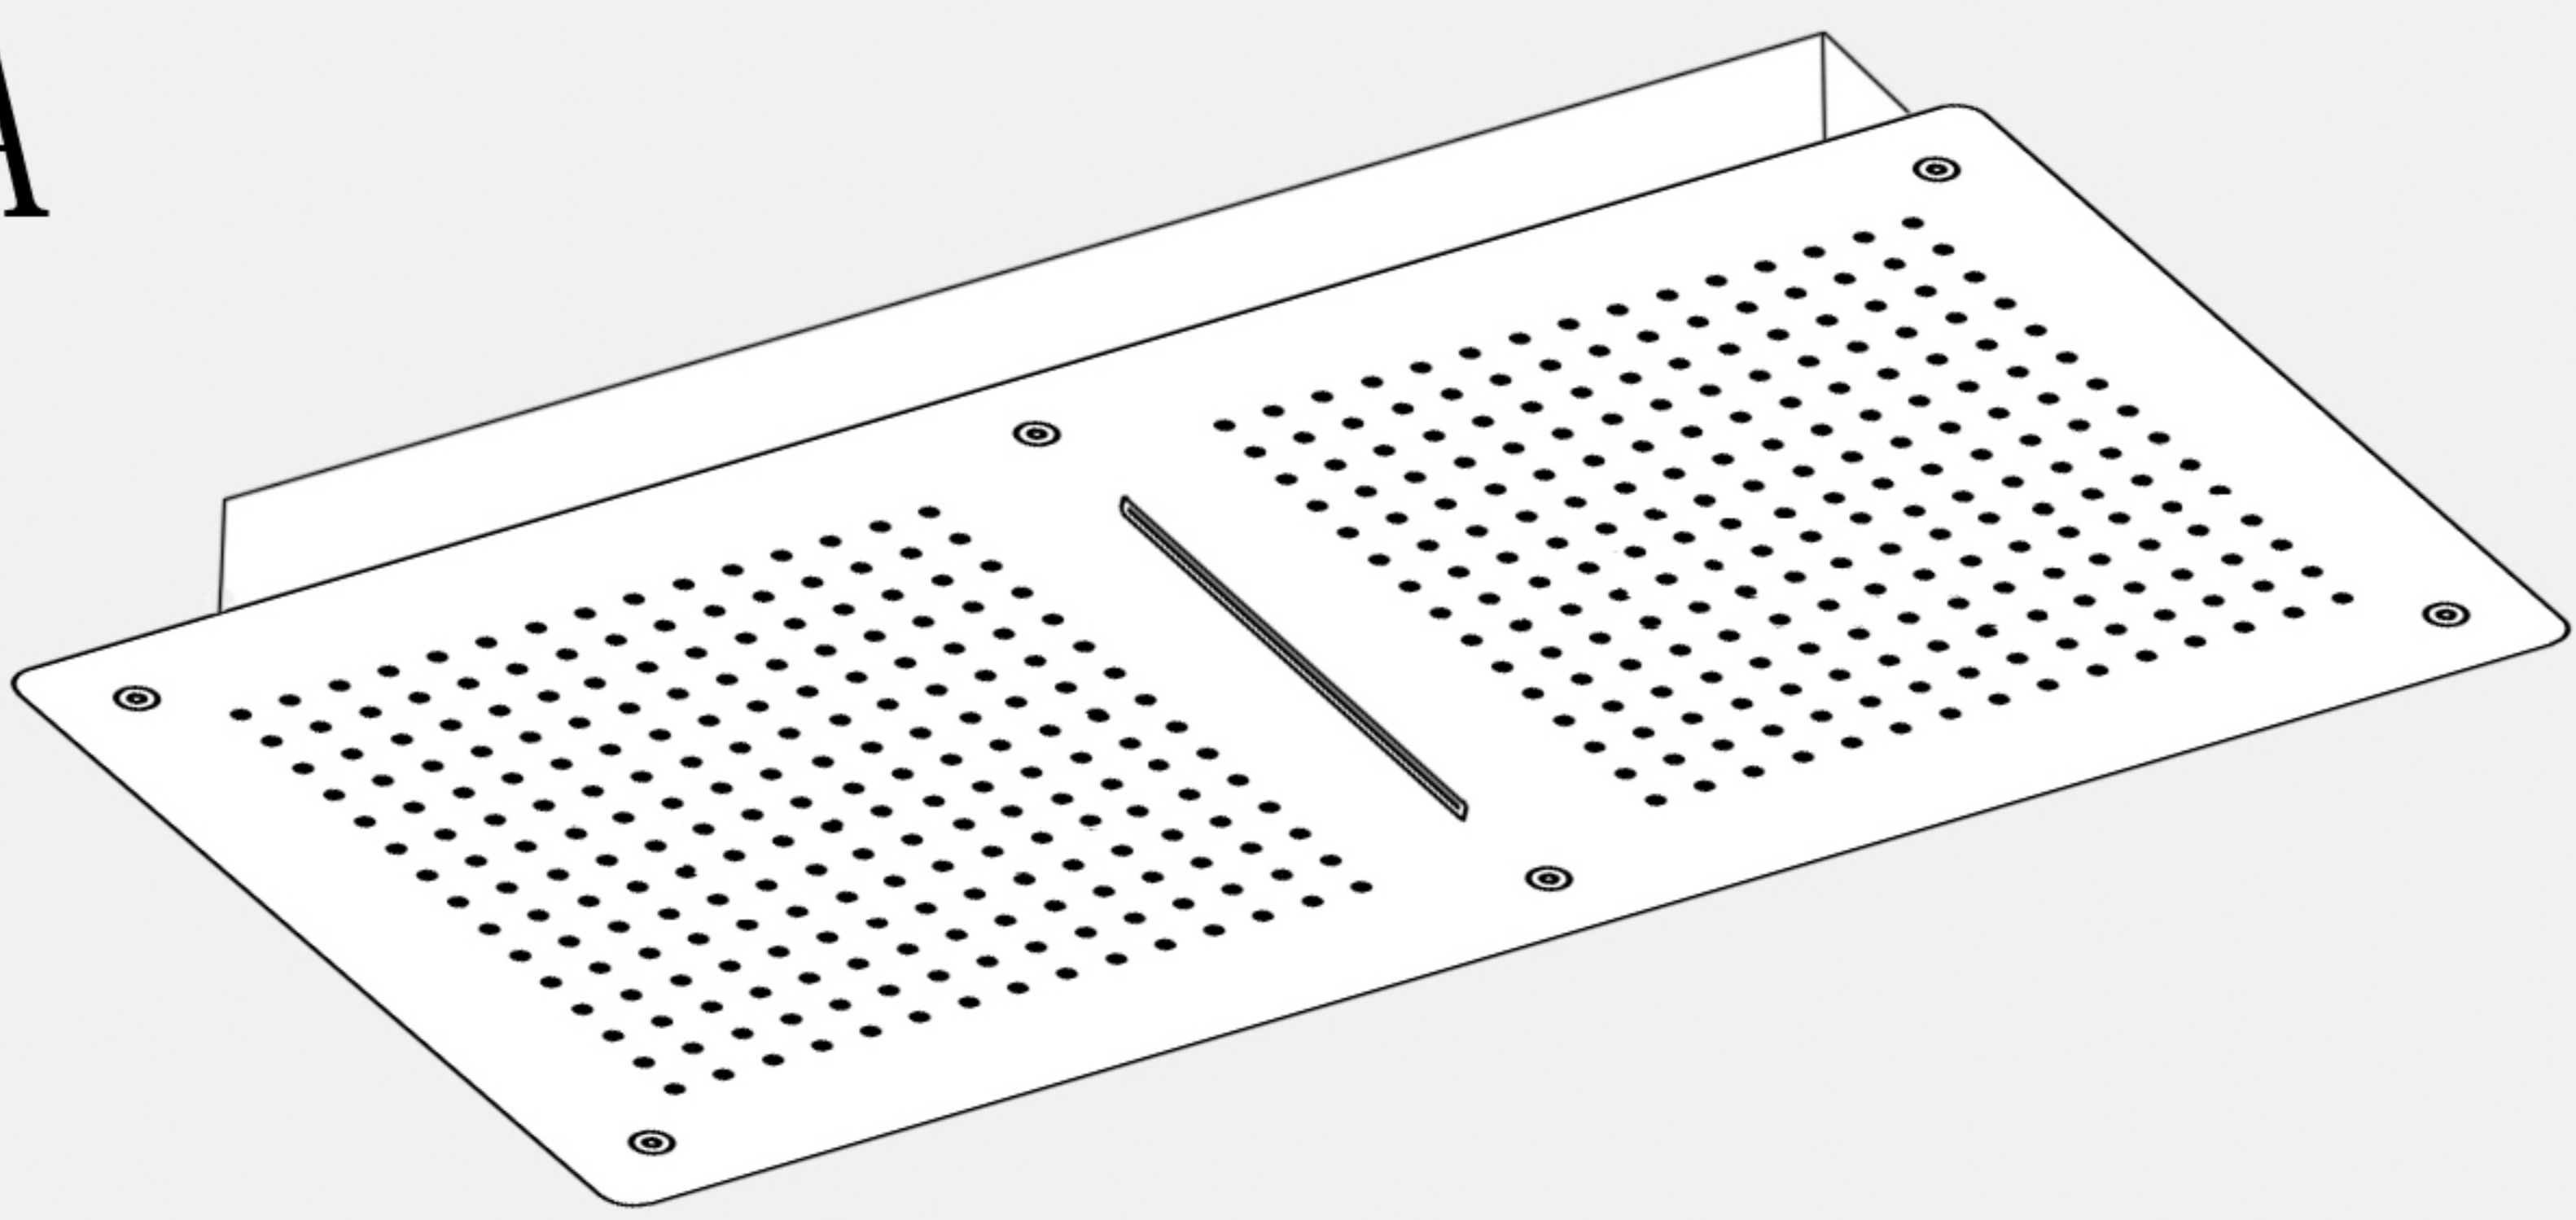

# DPG5029

A

B

C

1000mm

D

E

F

Ø8mm

5mm

1

2

3

Adjust the expansion link. Make sure the holder is at the same line with ceiling.

4

**INSTALLATION IS COMPLETE**