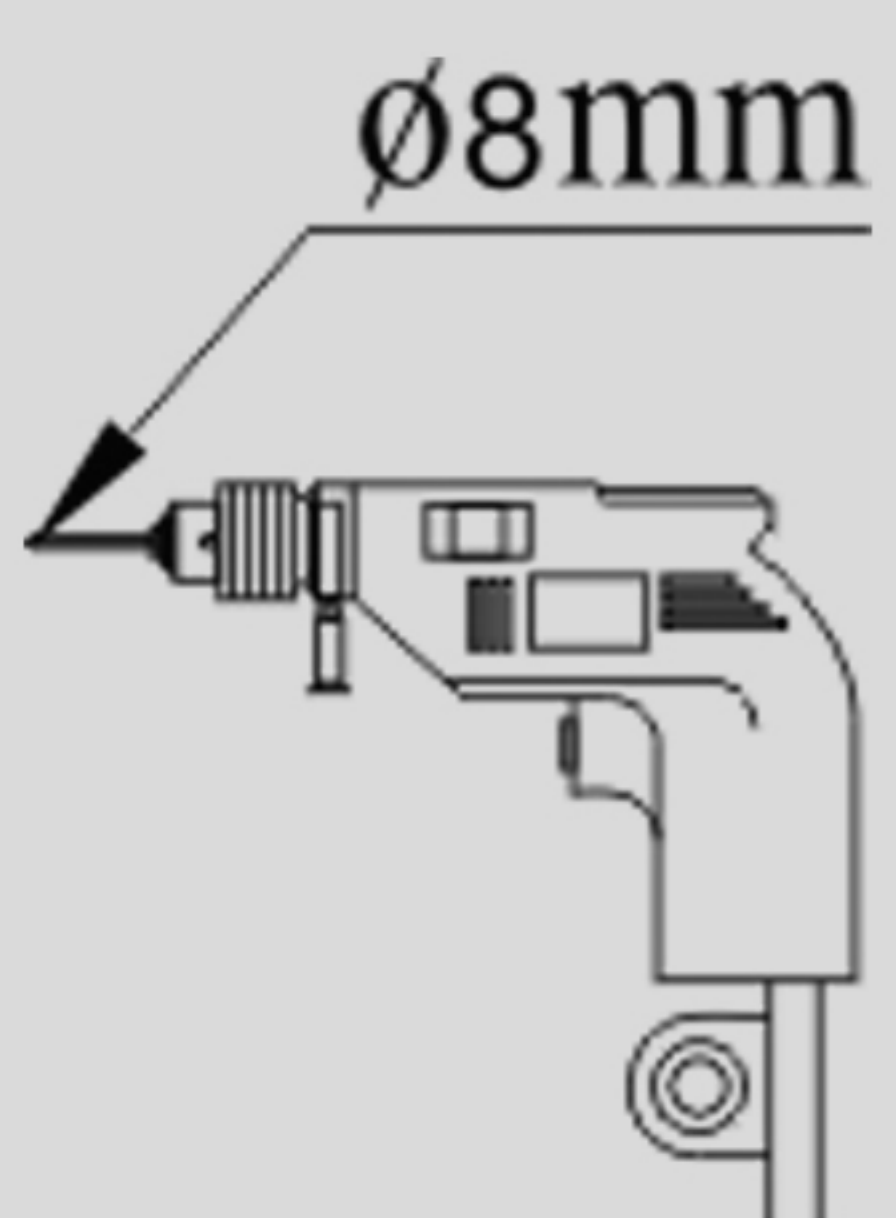

# DPG5029

A

B

C

1000mm

D

E

F

Ø8mm

5mm

1

2

3

Adjust the expansion link. Make sure the holder is at the same line with ceiling.

4

**INSTALLATION IS COMPLETE**