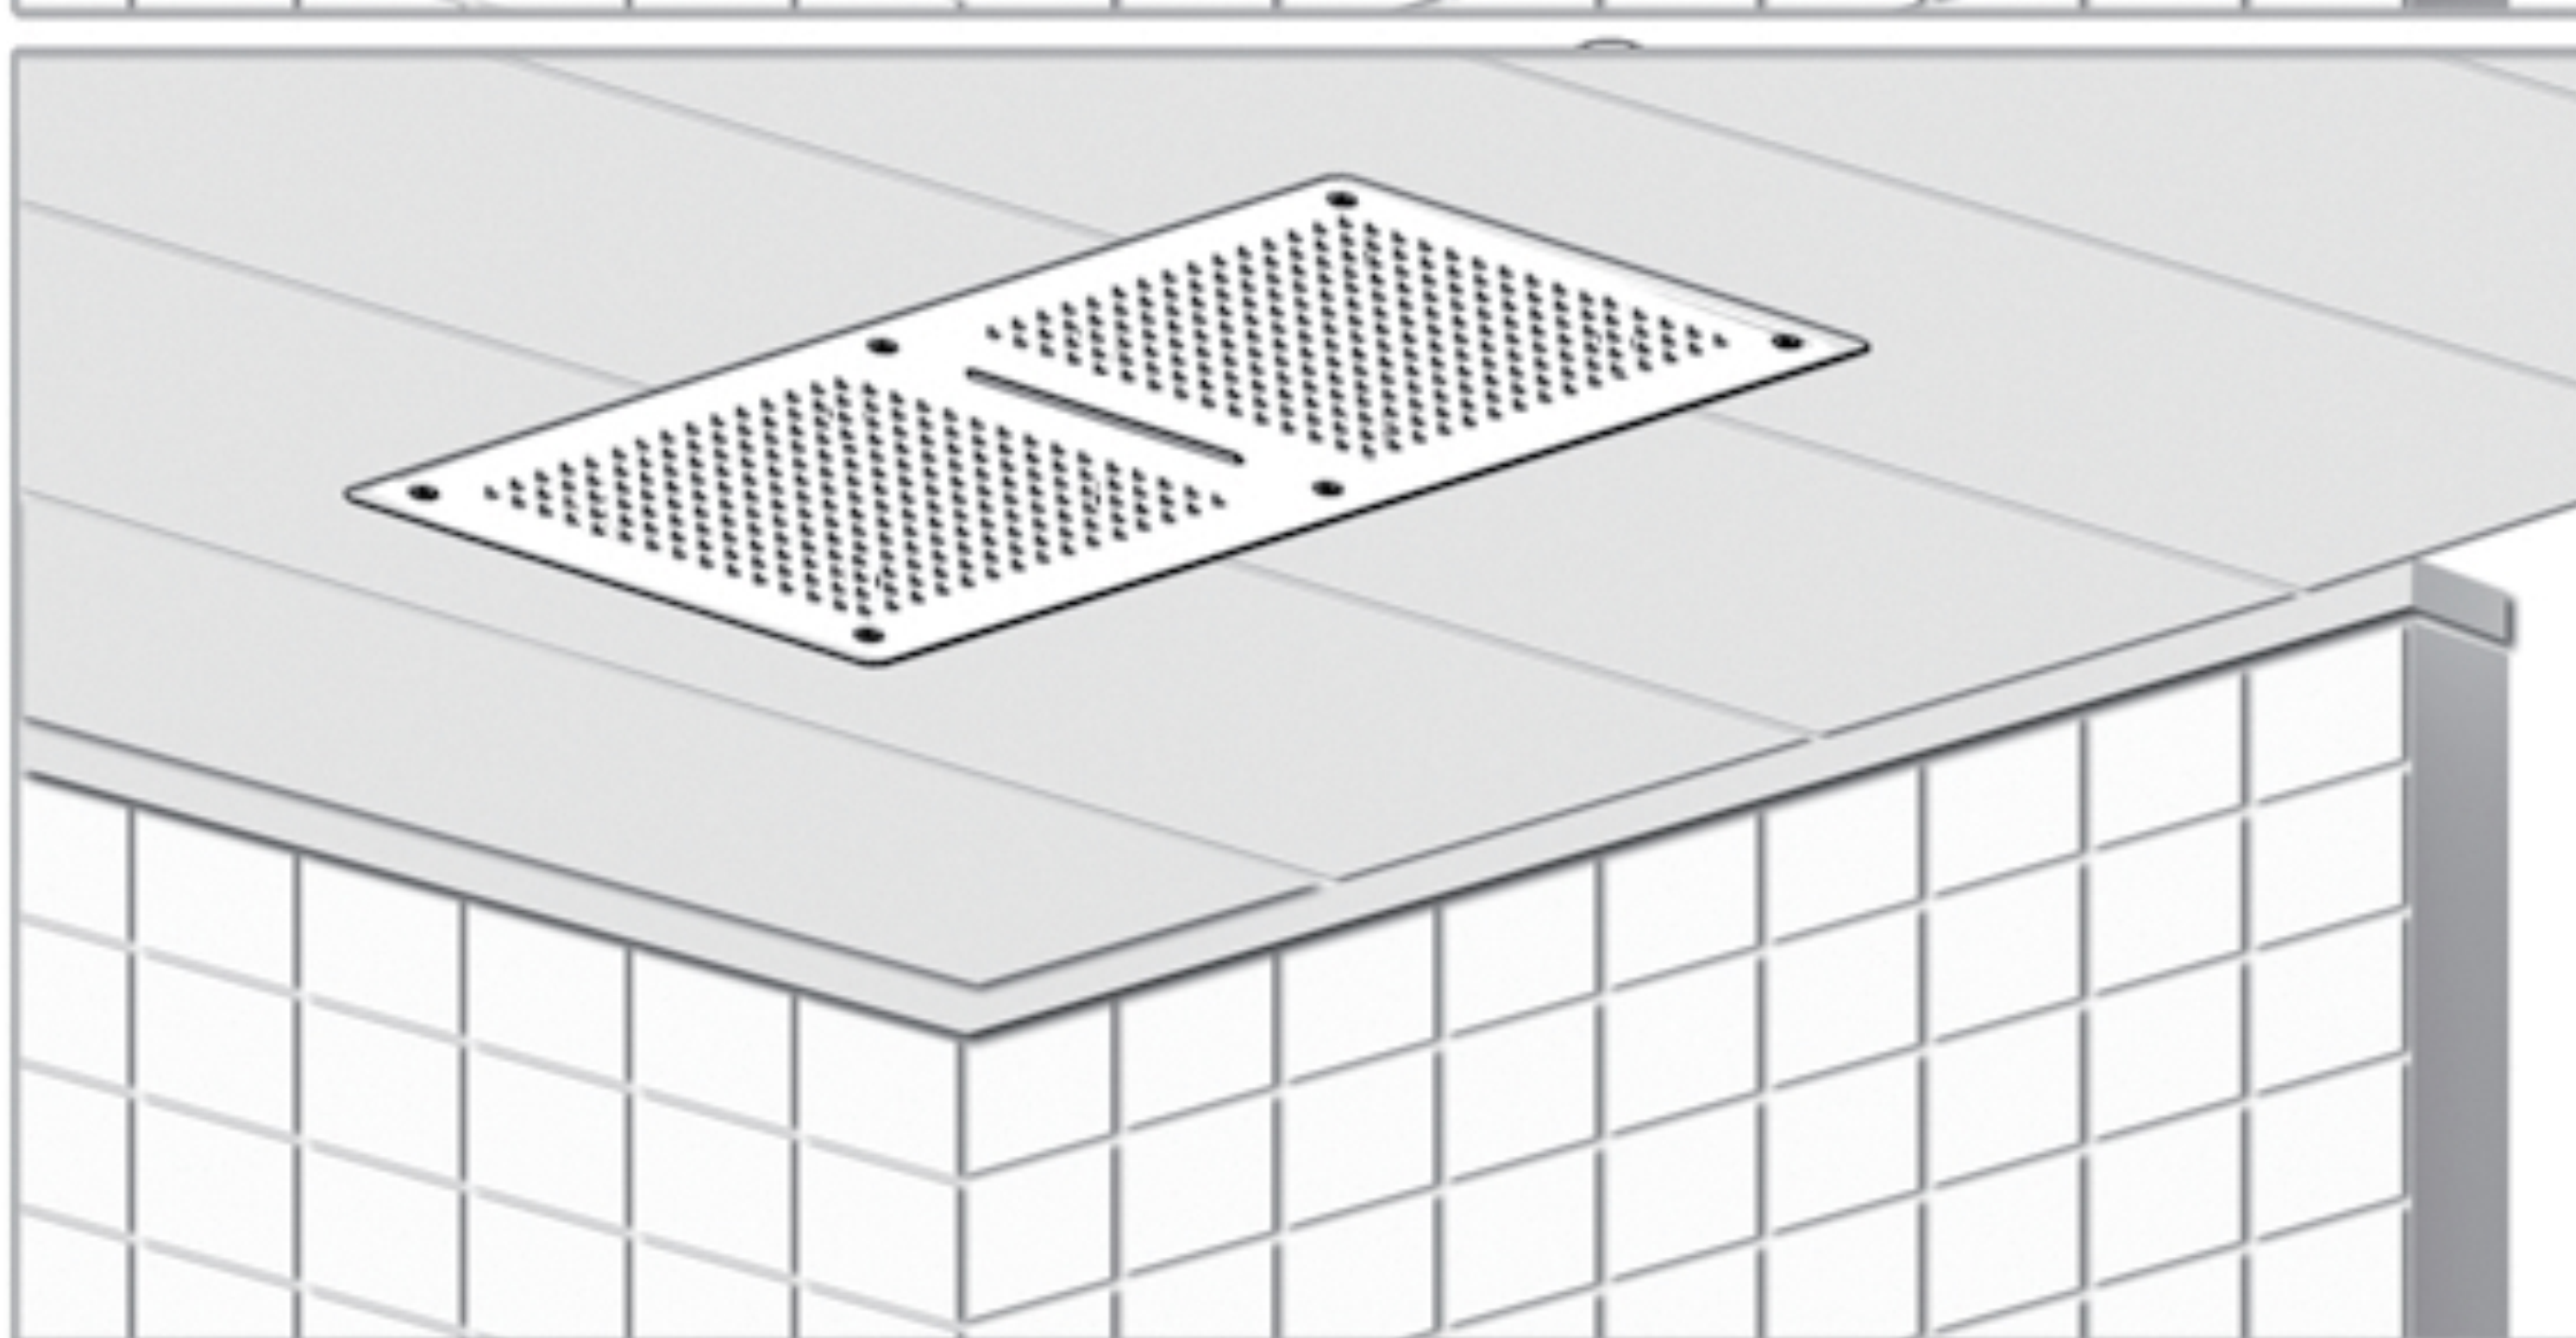

Ø8mm

5mm

1

2

3

Adjust the expansion link. Make sure the holder is at the same line with ceiling.

4

**INSTALLATION IS COMPLETE**