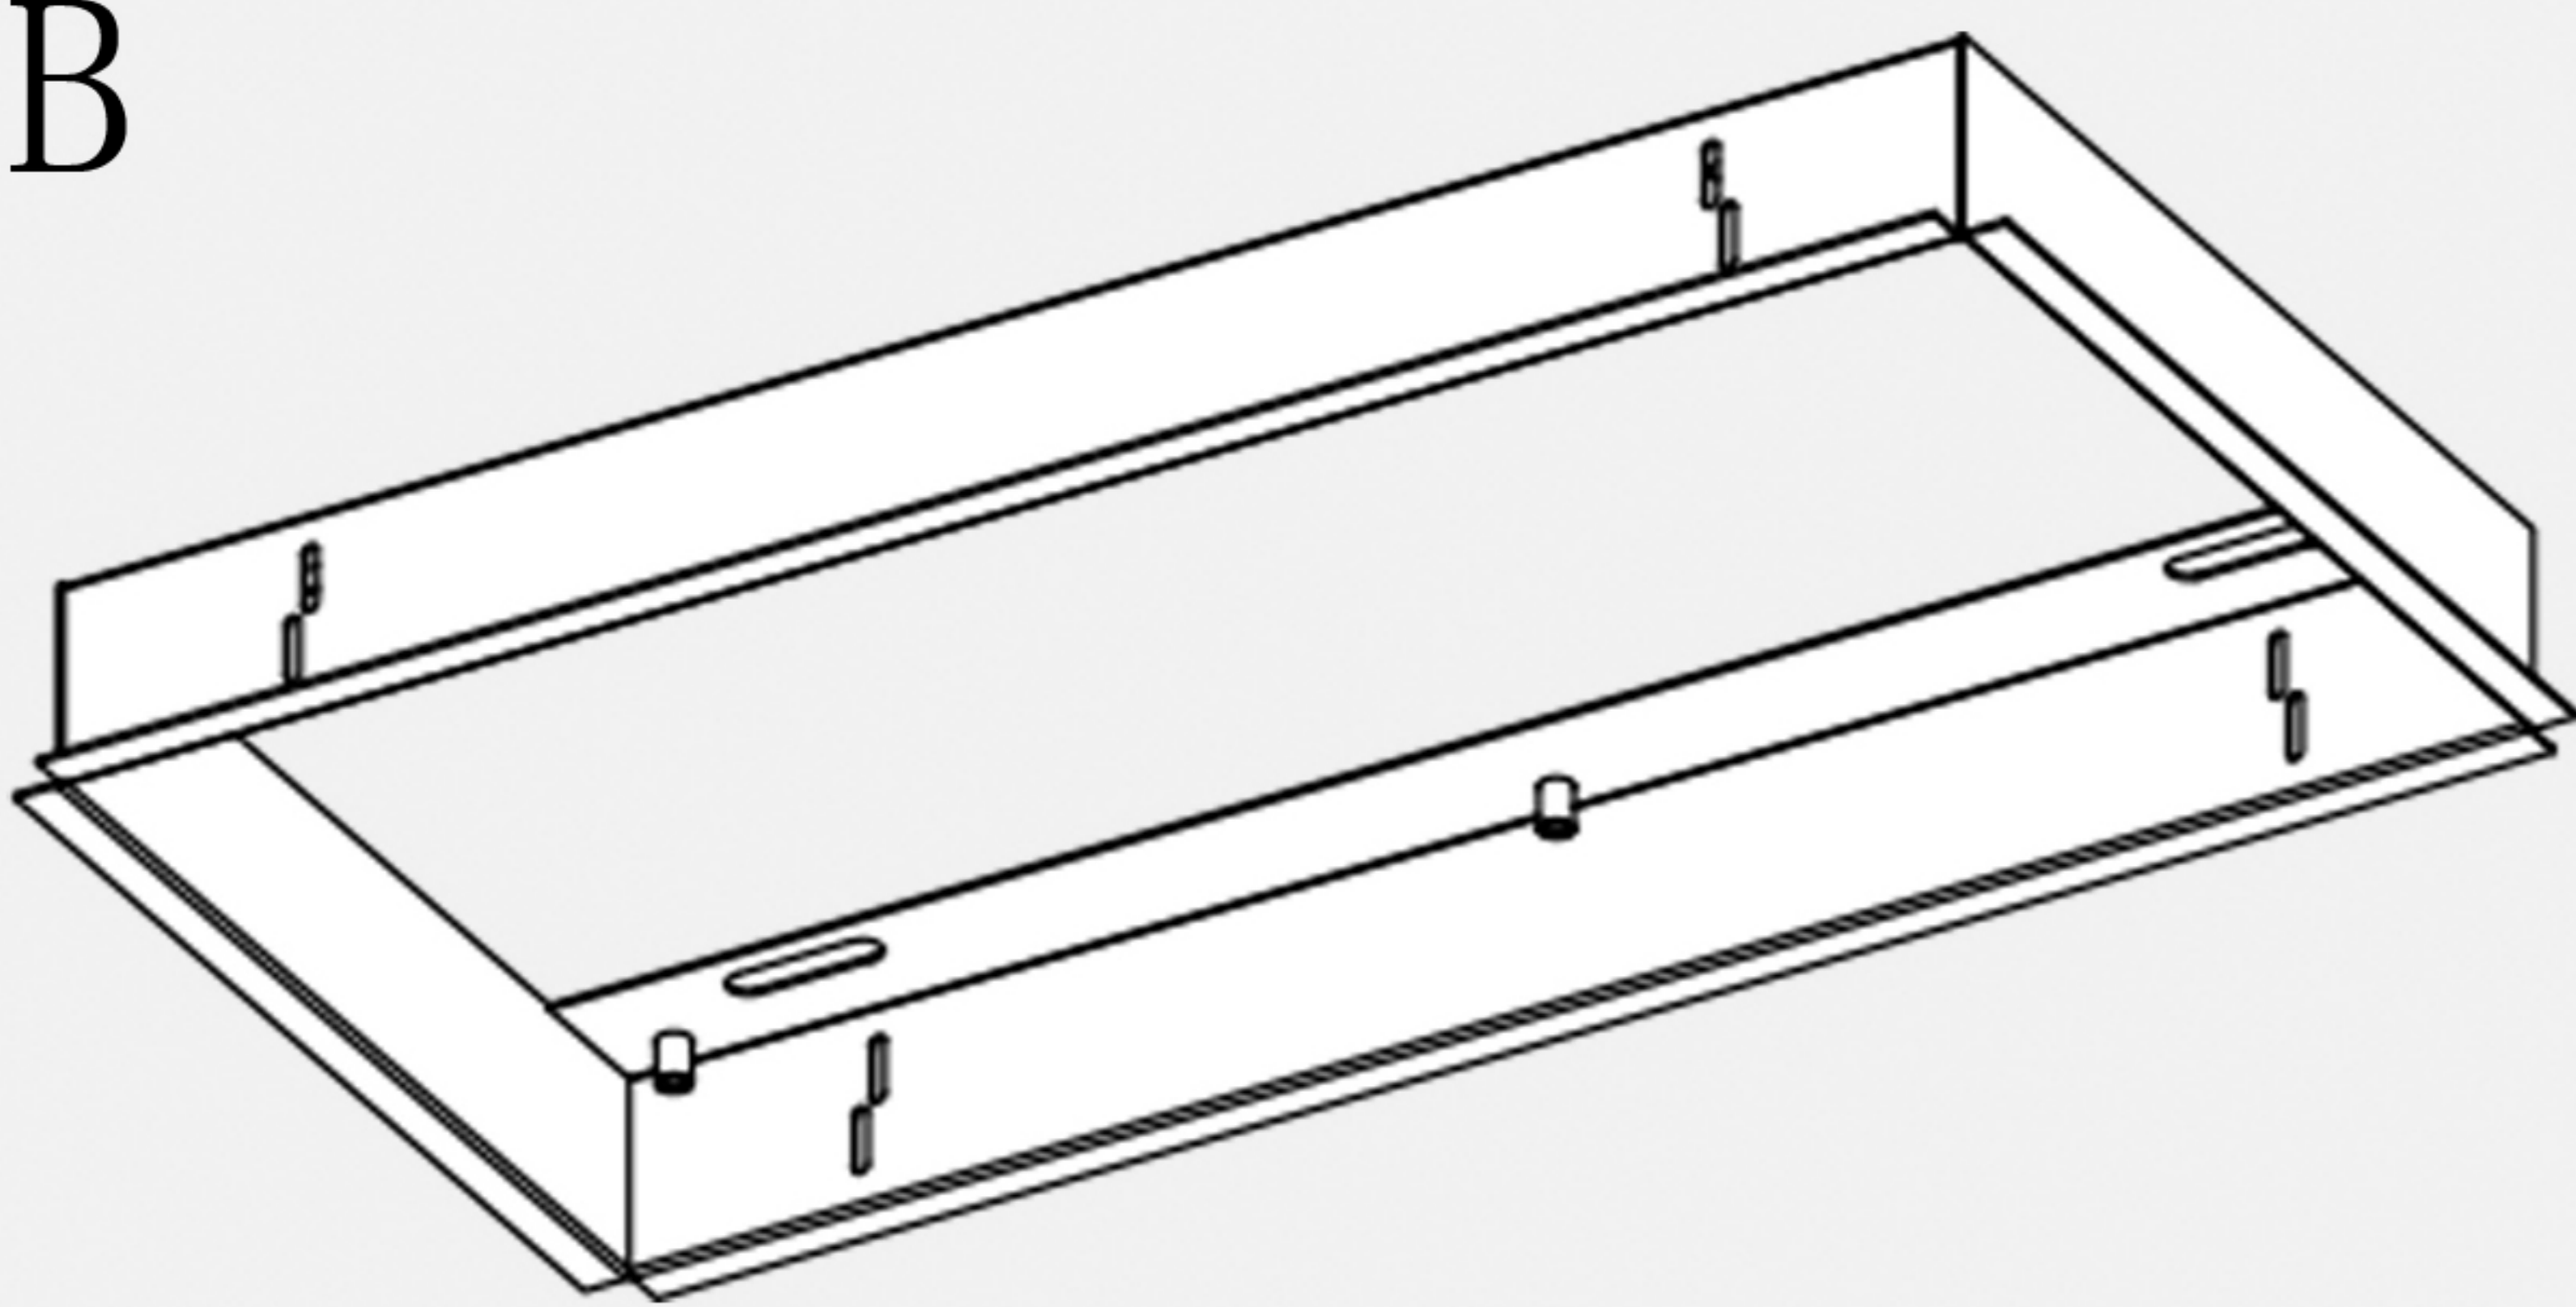

# DPG5029

A

B

C

1000mm

D

E

F

Ø8mm

5mm

1

2

3

Adjust the expansion link. Make sure the holder is at the same line with ceiling.

4

**INSTALLATION IS COMPLETE**