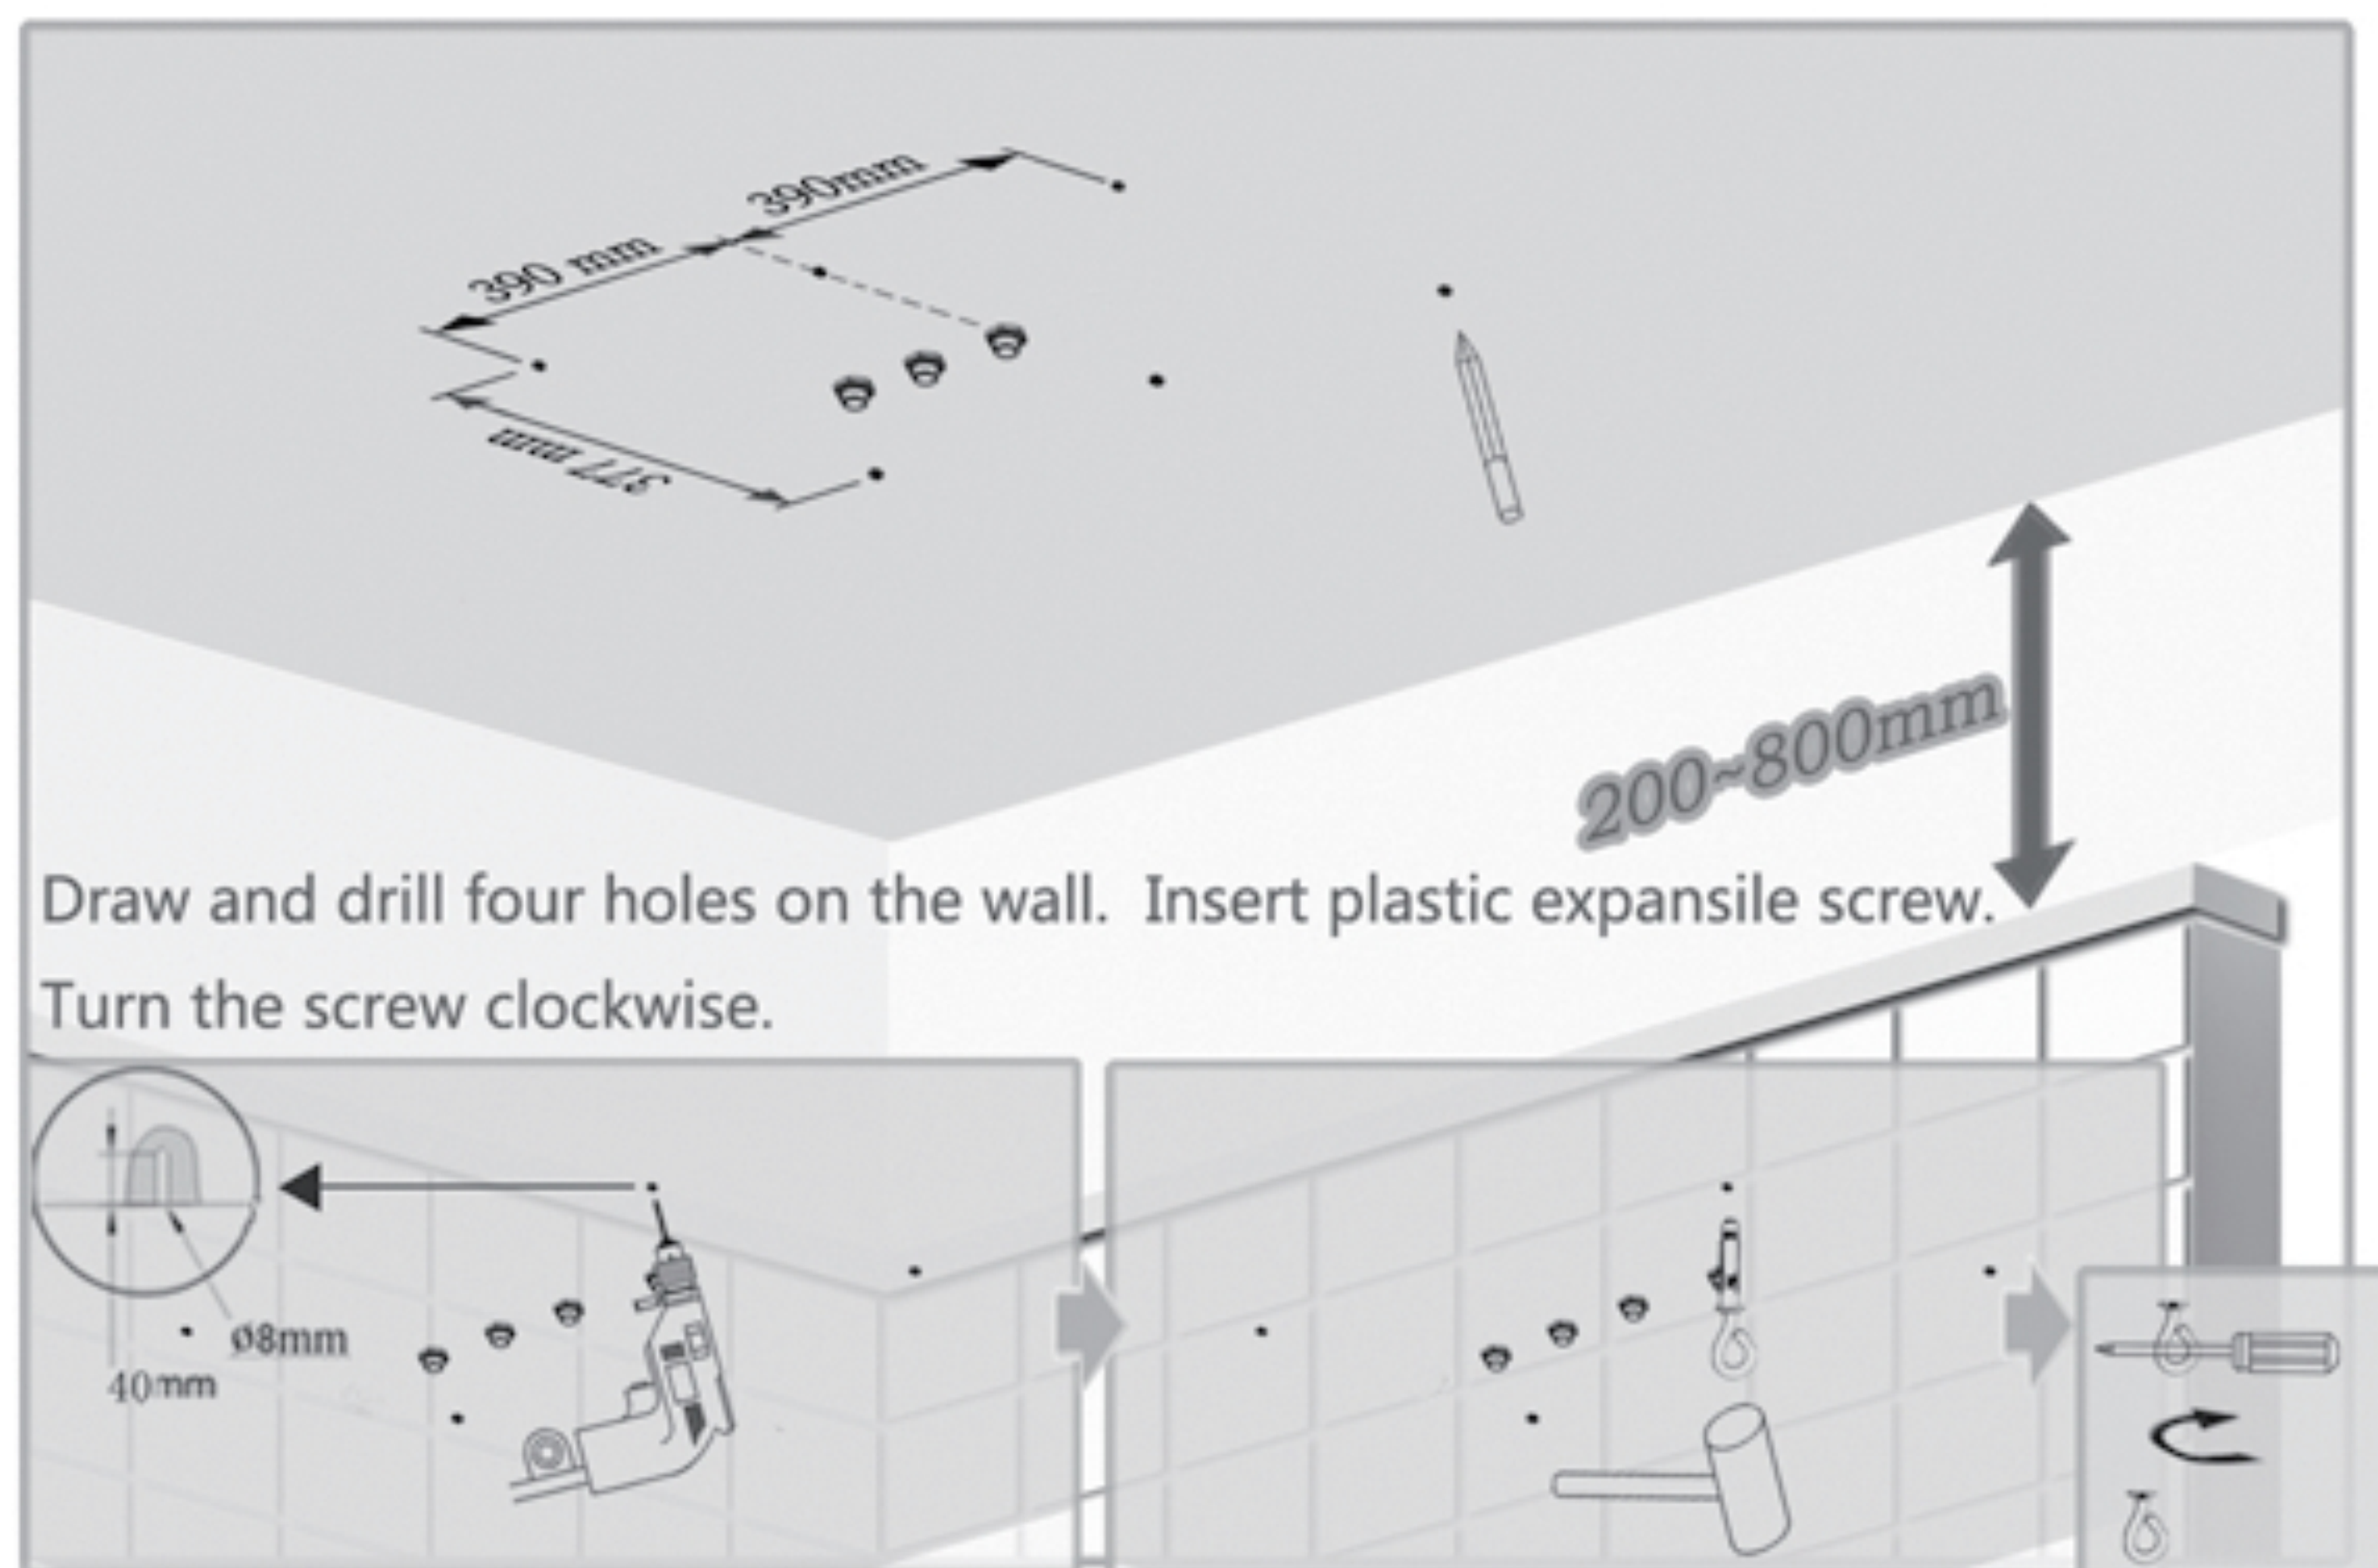

# DPG5029

A

B

C

1000mm

D

E

F

Ø8mm

5mm

1

2

3

Adjust the expansion link. Make sure the holder is at the same line with ceiling.

4

**INSTALLATION IS COMPLETE**