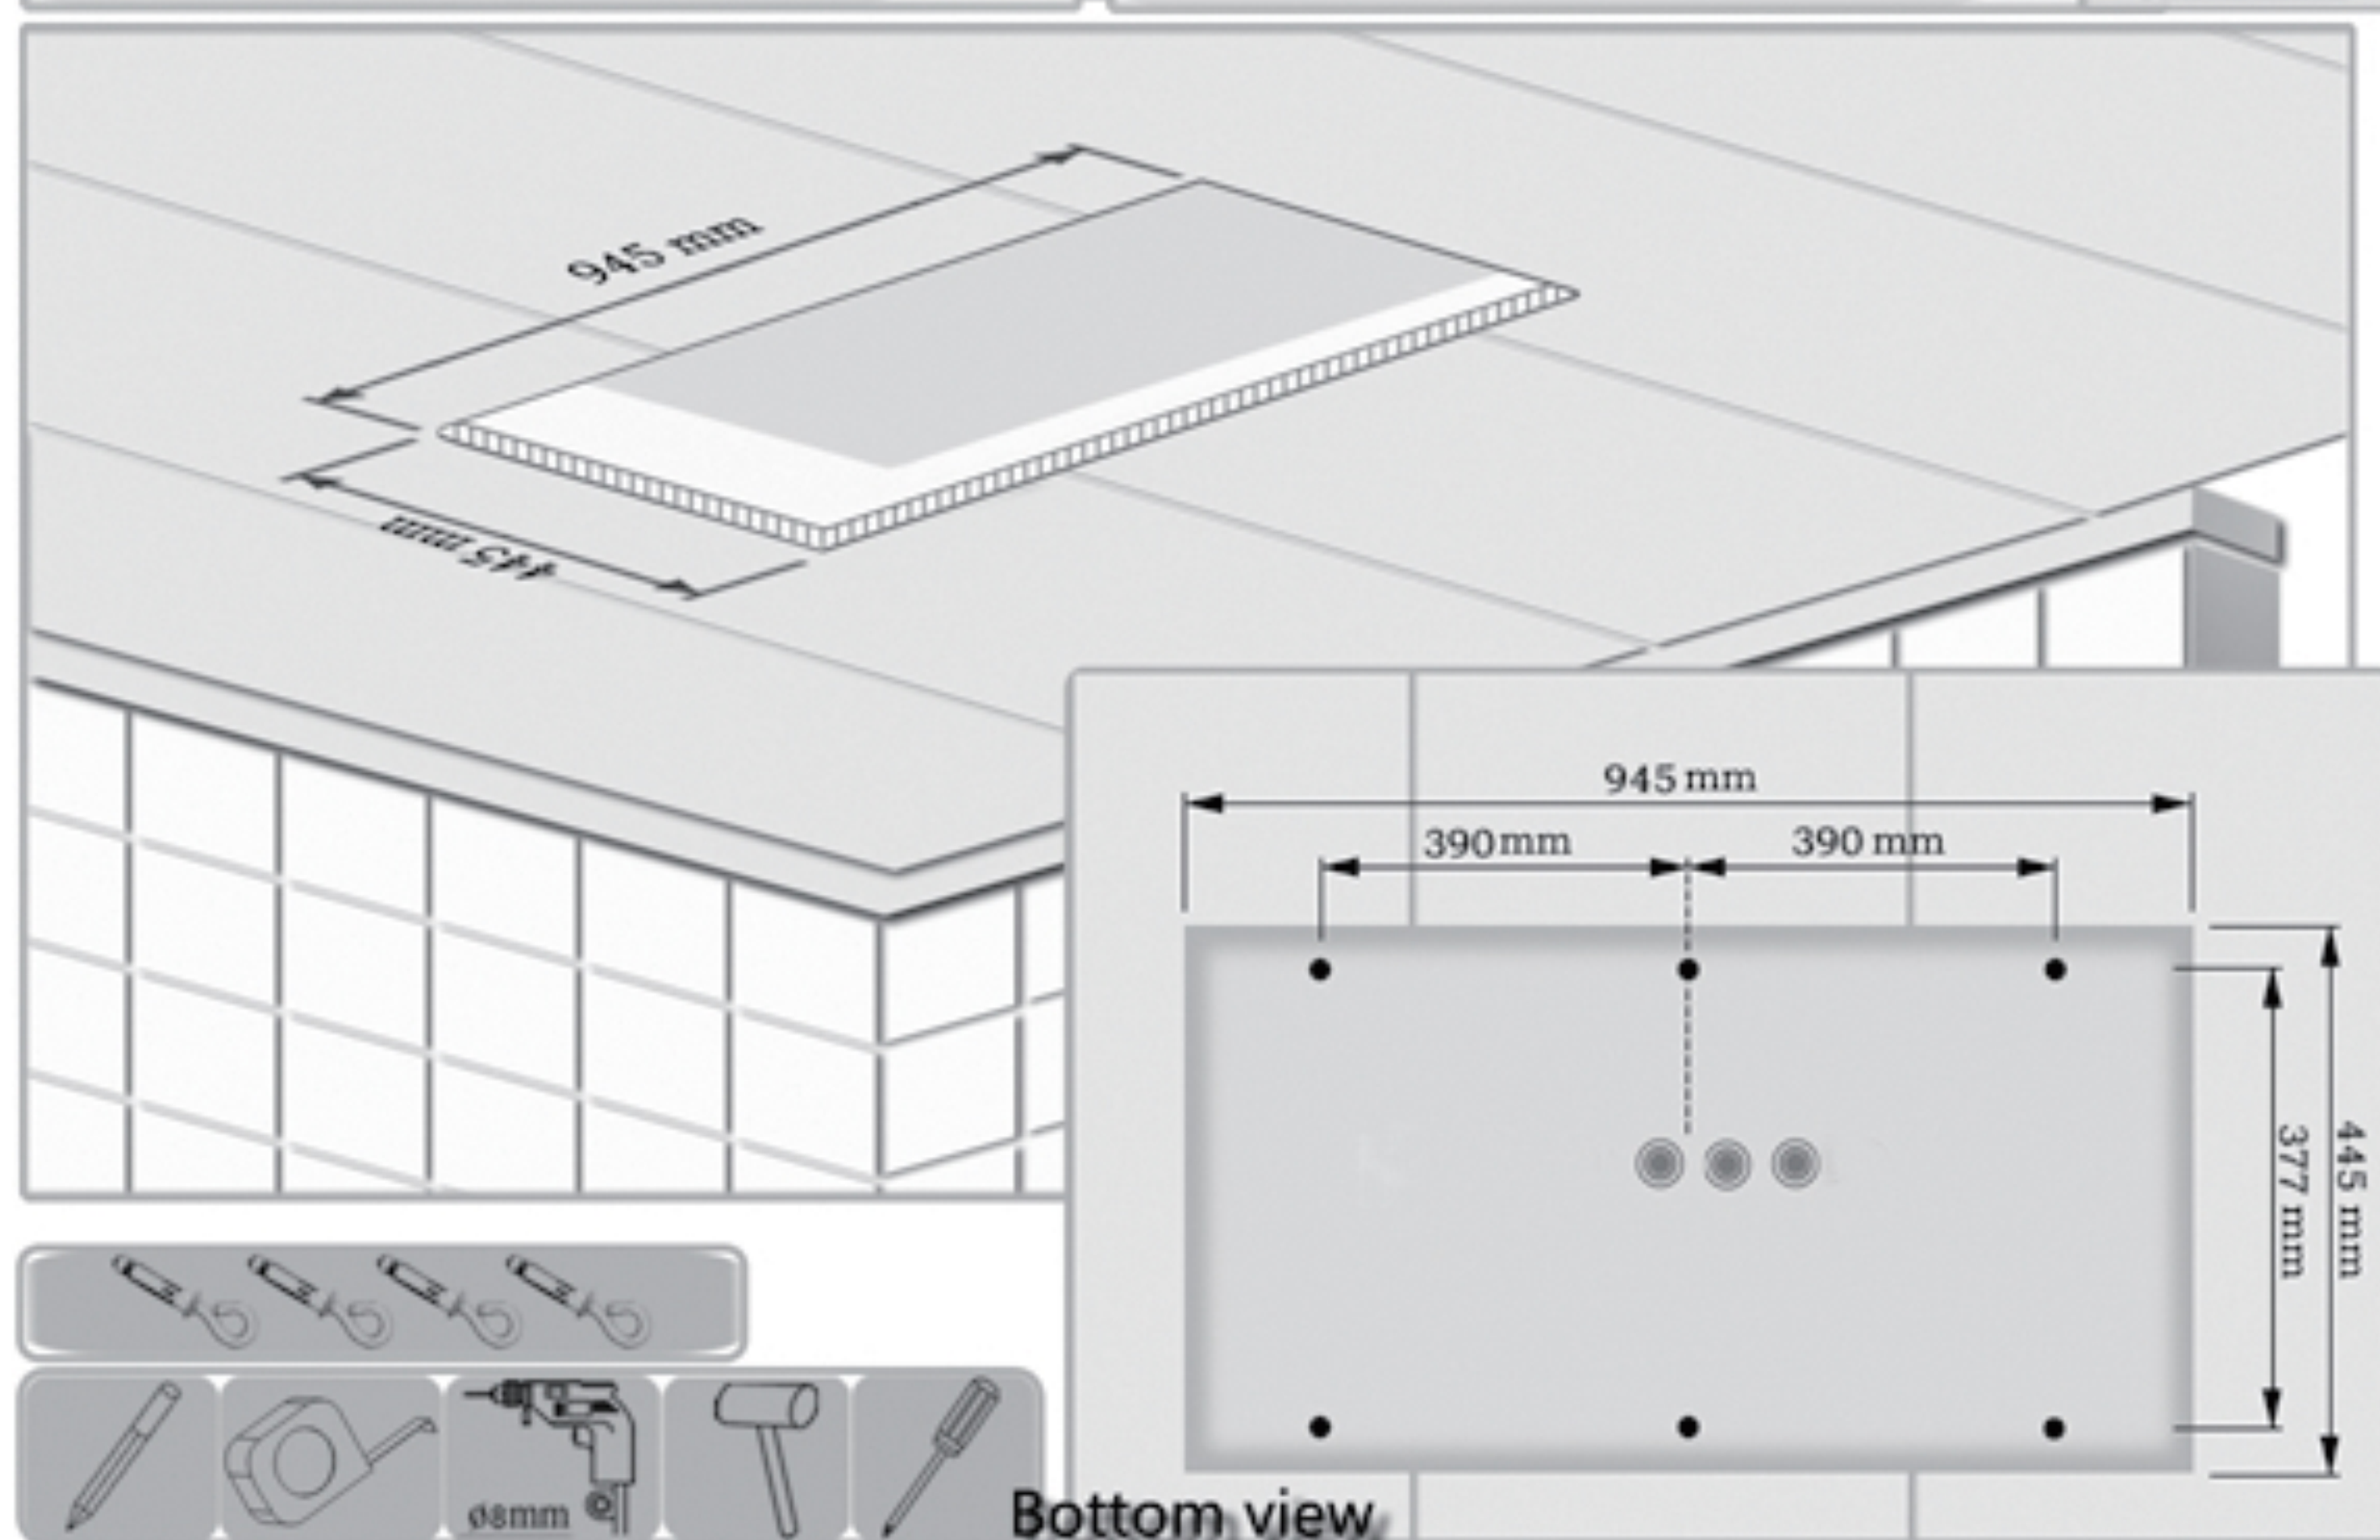

# DPG5029

A

B

C

1000mm

D

E

F

Ø8mm

5mm

1

2

3

Adjust the expansion link. Make sure the holder is at the same line with ceiling.

4

**INSTALLATION IS COMPLETE**