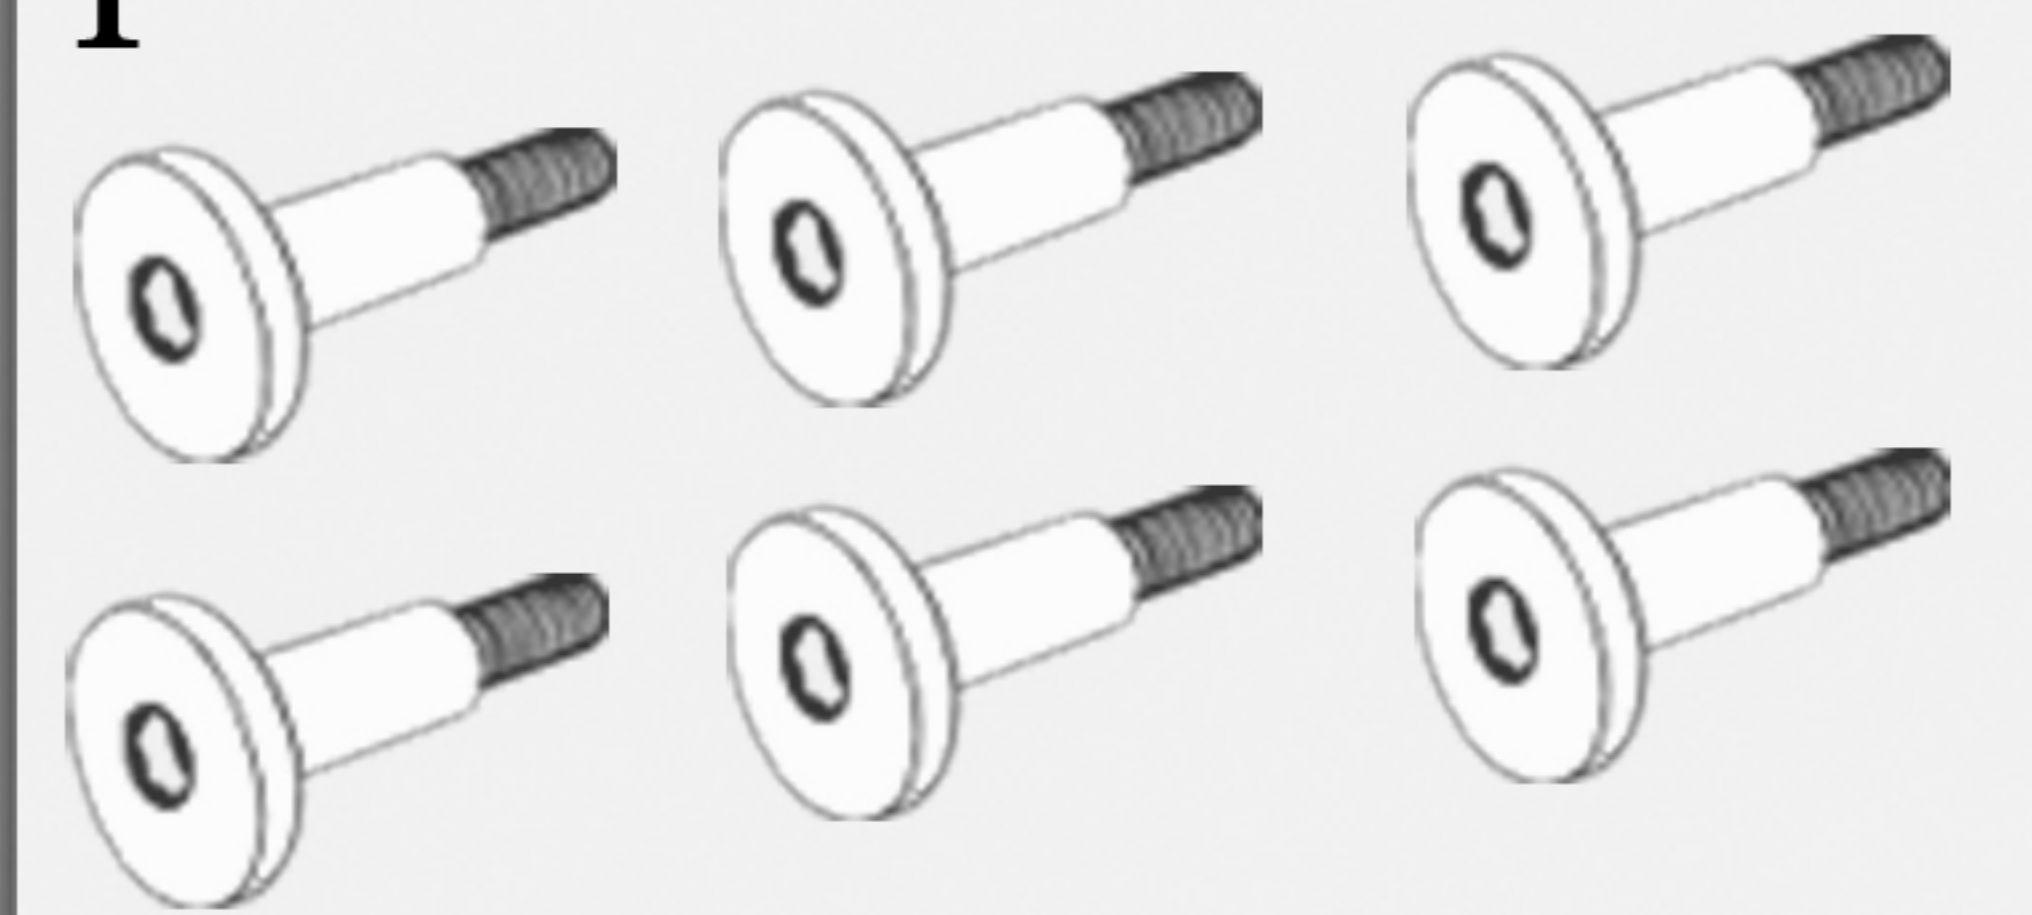

# DPG5029

A

B

C

1000mm

D

E

F

Ø8mm

5mm

1

2

3

Adjust the expansion link. Make sure the holder is at the same line with ceiling.

4

**INSTALLATION IS COMPLETE**